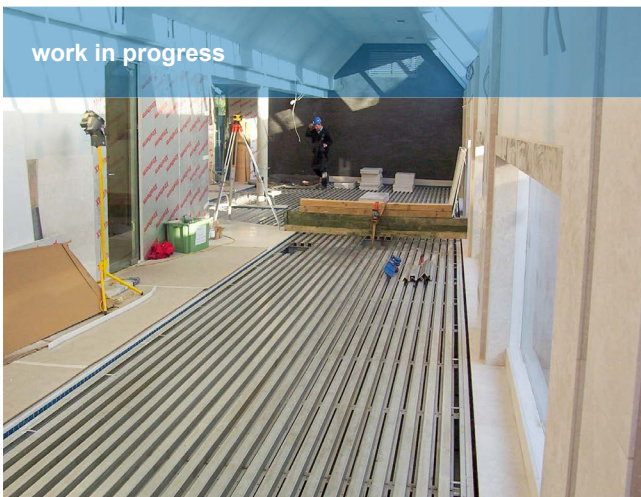

VARIO  **POOL**
THE REAL DEPTH INVESTMENT

PRODUCTSHEET
PRIVATE POOLS

PRODUCT DESCRIPTION

All our experience of the last half a century we also apply to the private market sector of swimming pools. Our movable floors can be used in a variety of possibilities. Just imagine that your floor doubles as a dancefloor or a terrace. The possibilities are endless. When your guests are leaving you simply lower your movable floor and your pool is ready for use.

Just set the right depth on your LED-waterdisplay and take a swim. A private pool with a movable floor is multi purpose and a asset in your house. Let us show what we can do for you and make a appointment with one of our sales managers to inform you on all the possibilities we can offer. Variopool is a marketleader in movable floors and our knowledgebase is well known.

FEATURES

TECHNICAL SPECIFICATIONS

Material construction	Stainless steel prepared for finishing (example marble/natural stone)*
Upward force	About 100 kg/m ² depending on the chosen finishing.
Material cables	Stainless Steel cables
Steel components	Stainless steel 316L pickeld and passivated.
Installation height	About 800 mm. (project related)
Actuating types	Hydraulic cylinder(s).
Speed	250 - 330 mm/min.
Control system	PLC technology including programmable software.