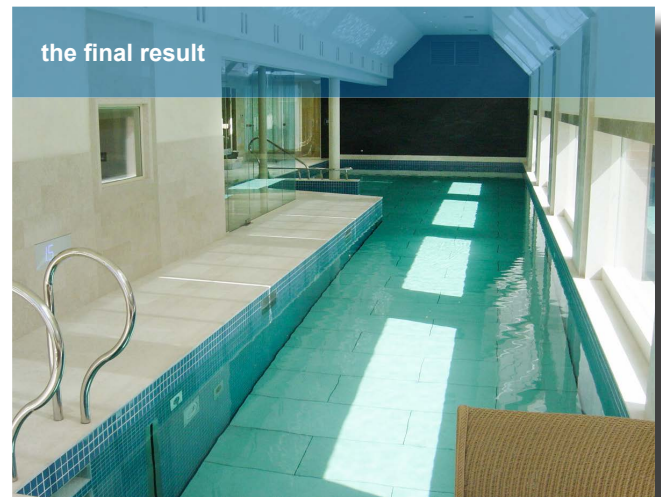

PRODUCT DESCRIPTION

All our experience of the last half a century we also apply to the private market sector of swimming pools. Our movable floors can be used in a variety of possibilities. Just imagine that your floor doubles as a dancefloor or a terrace. The possibilities are endless. When your guests are leaving you simply lower your movable floor and your pool is ready for use.

Just set the right depth on your LED-waterdisplay and take a swim. A private pool with a movable floor is multi purpose and a asset in your house. Let us show what we can do for you and make a appointment with one of our sales managers to inform you on all the possibilities we can offer. Variopool is a marketleader in movable floors and our knowledgebase is well known.

FEATURES

TECHNICAL SPECIFICATIONS

Material construction	Stainless steel prepared for finishing (example marble/natural stone)*
Upward force	About 100 kg/m² depending on the chosen finishing.
Material cables	Stainless Steel cables
Steel components	Stainless steel 316L pickeld and passivated.
Installation height	About 800 mm. (project related)
Actuating types	Hydraulic cylinder(s).
Speed	250 - 330 mm/min.
Control system	PLC technology including programmable software.

*top finishing by construction company

The above specification describes a standard implementation of a private pool. Do you have questions about these specifications or about one of our floors availability in other sizes, please contact us. You can reach us every day on +31 226 333 000 or via info@variopool.nl