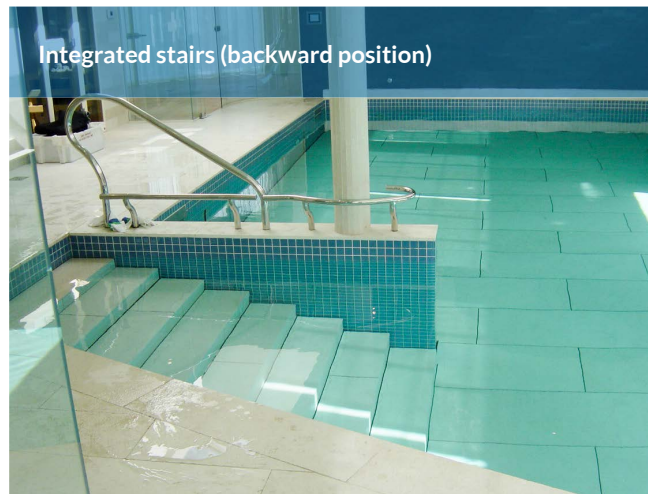

The pool becomes one with the surrounding area

LED-Waterdepth display

Integrated stairs (upward position)

Integrated stairs (backward position)

Floor in motion

Floor in backward position

MORE INFORMATION

Variopool B.V. - Haarspit 3 - 1724 BG Oudkarspel - the Netherlands
Tel. +31 226 333 000 - E-mail: info@variopool.nl - Web: www.variopool.nl/en