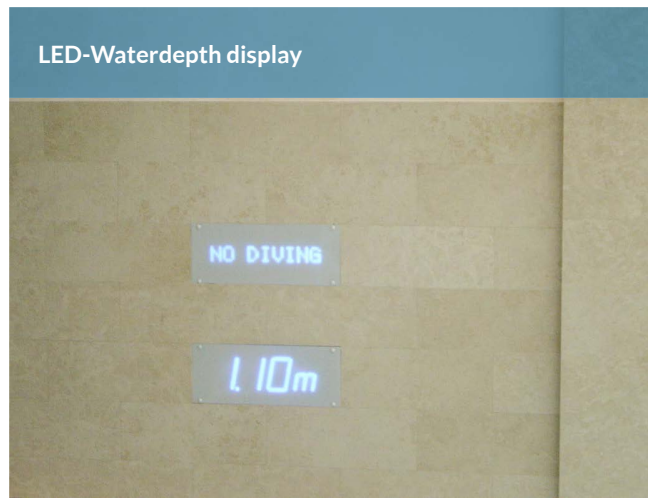

LED-Waterdepth display