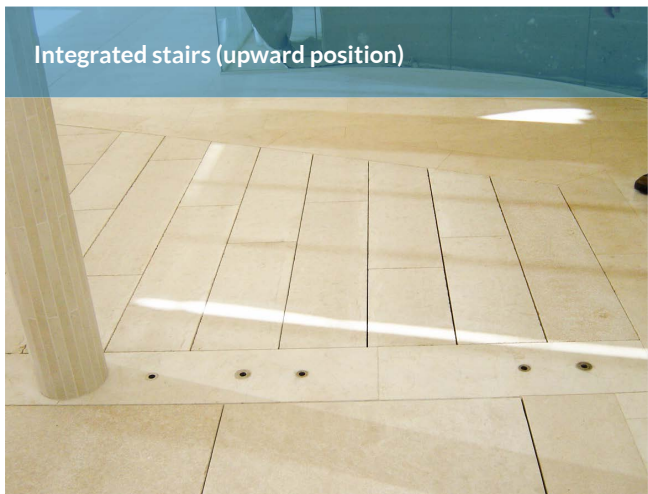

The pool becomes one with the surrounding area

LED-Waterdepth display

Integrated stairs (upward position)

Integrated stairs (backward position)

Floor in motion

Floor in backward position

MORE INFORMATION

Variopool B.V. - Haarspit 3 - 1724 BG Oudkarspel - the Netherlands
Tel. +31 226 333 000 - E-mail: info@variopool.nl - Web: www.variopool.nl/en